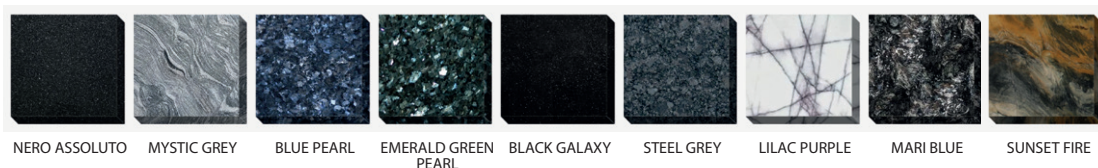

BORN FROM THE EARTH, SHAPED BY HAND, TUNED BY EAR, VOICED BY THE HEART