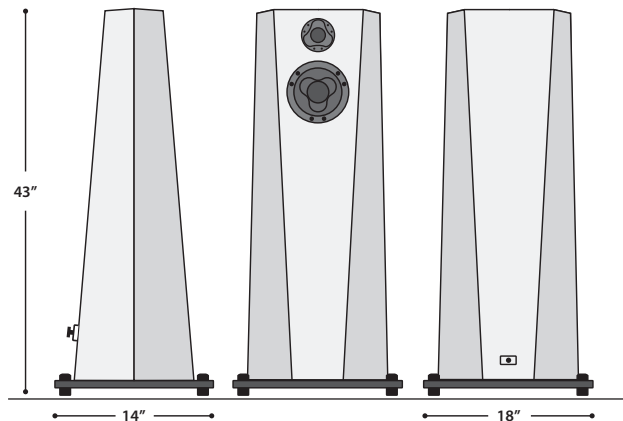

SRC-1

FLOORSTANDING SPEAKER

**COMMANDING PRESENCE.
REFERENCE REVEALED.**

*A larger stage & authority, the
performance grows expansive
and immersive.*

SRC-1

FLOORSTANDING SPEAKER

Music in Full Flow. The SRC-1 was created with one purpose: to let music breathe in its most natural, unforced form. Every driver is chosen with care and refined to perfection, then united in a design that honors not only precision, but the soul of the performance.

**The SRC-1 is more than a floor standing loudspeaker.
It is an open window into the music itself.**

Speaker Design	2 Way Bass Reflex
Tweeter	1" Soft Dome Ring Radiator
Bass / Mid Driver	7" Sandwich Paper Cone
Impedance	8 ohm
Suggested Amplifiers	10W - 250W
Efficiency	90.5dB 1W/1M
Frequency Response	29Hz - 30KHz
Cabinet	Granite 3cm (various finishes available)
Dimensions	17.5" deep x 14.5" wide x 47" high
Weight	162 lbs each (weight can change depending on stone selected)