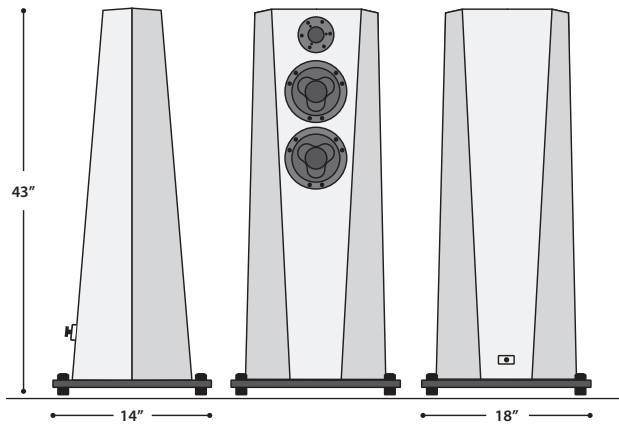

QRC-2

FLOORSTANDING SPEAKER

ALIVE IN EVERY NOTE

QRC-2

FLOORSTANDING SPEAKER

Precision Refined, Emotion Unleashed. The QRC-2 is crafted around a driver set that has been hand-selected, modified, and perfected to Acora's uncompromising standards. Every element is tuned not only for accuracy, but for the ultimate goal — pure musical expression.

With effortless transparency, dynamic power, and a natural flow that draws you deeper into every performance, the QRC-2 balances precision with soul. It is a loudspeaker that disappears into the room, leaving only the music — alive, immediate, and profoundly moving.

Speaker Design	2.5 Way Bass Reflex
Tweeter	1" Beryllium Dome Tweeter
Bass / Mid Driver	2 x 7" Sandwich Paper Cone
Impedance	4 ohm
Suggested Amplifiers	10W - 250W
Efficiency	92.5dB 1W/1M
Frequency Response	29Hz - 30KHz
Cabinet	High Polish Quartz 3cm
Dimensions	17.5" deep x 14.5" wide x 47" high
Weight	161 lbs each (weight can change depending on stone selected)