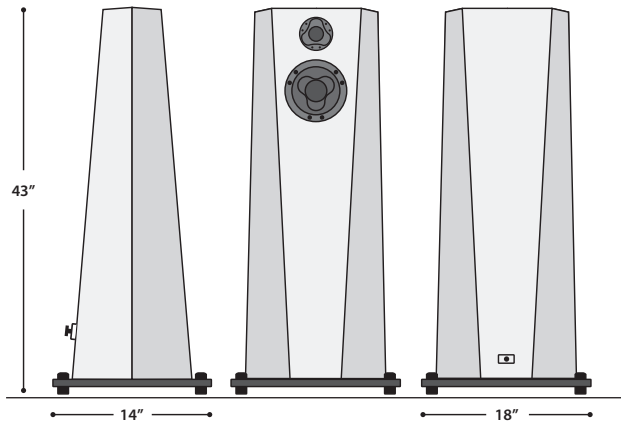

# QRC-1

FLOORSTANDING SPEAKER

SUBLIME MUSICALITY,  
REVEALED.

Speaker Design	2 Way Bass Reflex
Tweeter	1" Soft Dome Ring Radiator
Bass / Mid Driver	7" Sandwich Paper Cone
Impedance	8 ohm
Suggested Amplifiers	10W - 250W
Efficiency	90.5dB 1W/1M
Frequency Response	29Hz - 30KHz
Cabinet	High Polish Quartz 3cm
Dimensions	17.5" deep x 14.5" wide x 47" high
Weight	162 lbs each (weight can change depending on stone selected)