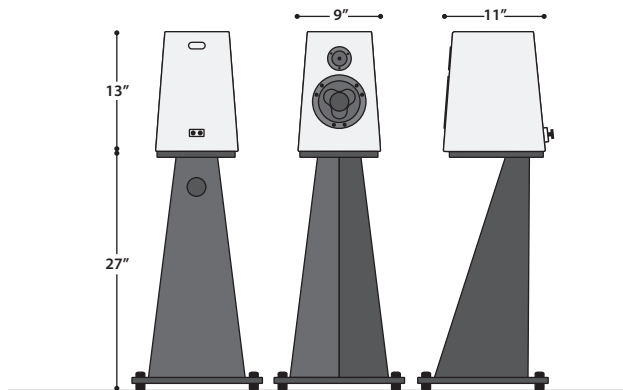

QRB

BOOKSHELF SPEAKER

**COMPACT IN FORM,
MONUMENTAL IN VOICE.**

QRB

BOOKSHELF SPEAKER

The Essence of the Signature Line. The QRB embodies every core value of our design philosophy. Sculpted from 2cm-thick slabs of pure quartz, its elegant form is as enduring as it is acoustically inert. A foundation that allows music to emerge with breathtaking purity.

Room-friendly in scale yet reference in performance, the QRB brings you closer to the heart of the music, with clarity, intimacy, and emotion that resonate long after the last note fades.

Speaker Design	Bookshelf 2 Way Bass Reflex
Tweeter	1" Beryllium Dome Tweeter
Bass / Mid Driver	5.5" Sandwich Paper Cone
Impedance	8 ohm
Suggested Amplifiers	10W - 150W
Efficiency	86.5dB 1W/1M
Frequency Response	43Hz - 35KHz
Cabinet	High Polish Quarz 2cm
Dimensions	11" deep x 9" wide x 13" high
Weight	39 lbs each (weight can change depending on stone selected)