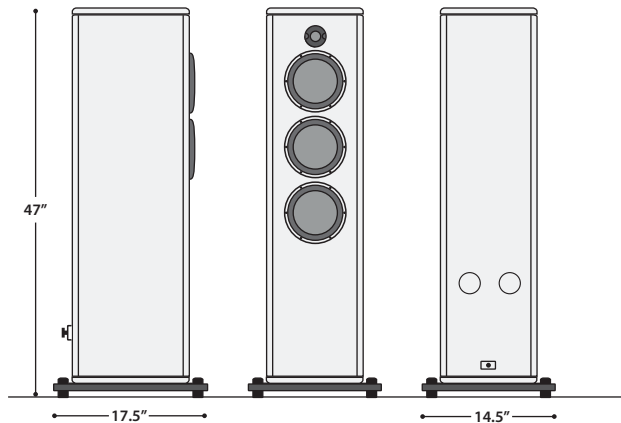

MRC-3

FLOORSTANDING SPEAKER

*Every wall disappears,
only music remains.*

MRC-3

FLOORSTANDING SPEAKER

Expansive and Effortless. The MRC-3 elevates the MRC series with a sound that feels boundless. Sharing the same compact footprint as its siblings, it blossoms into a performance that fills the room with richness, scale, and emotion far beyond expectation. Music flows with effortless authority, surrounding you in detail, depth, and natural beauty.

A graceful presence in the room, yet powerful enough to make the walls disappear — the MRC-3 lets you lose yourself in the music.

Speaker Design	2.5 Way Bass Reflex
Tweeter	1" Ultra Hard Ceramic Dome
Bass / Mid Driver	3 x 7" Ceramic Cone
Impedance	4 ohm
Suggested Amplifiers	10W - 250W
Efficiency	92dB 1W/1M
Frequency Response	32Hz - 25KHz
Cabinet	High Polish Stone 3cm
Dimensions	17.5" deep x 14.5" wide x 47" high
Weight	180 lbs each (weight can change depending on stone selected)