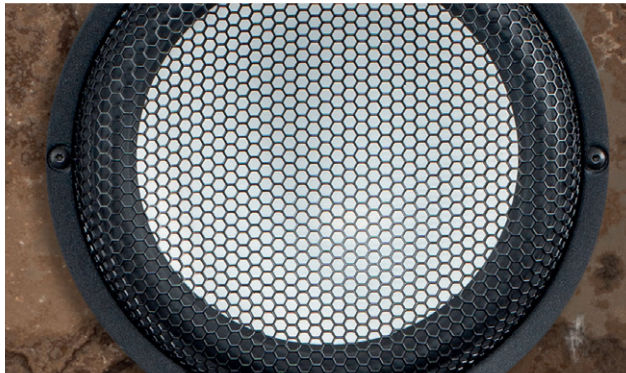

MRC-3

FLOORSTANDING SPEAKER

*Every wall disappears,
only music remains.*

MRC-3

FLOORSTANDING SPEAKER

Expansive and Effortless. The MRC-3 elevates the MRC series with a sound that feels boundless. Sharing the same compact footprint as its siblings, it blossoms into a performance that fills the room with richness, scale, and emotion far beyond expectation. Music flows with effortless authority, surrounding you in detail, depth, and natural beauty.

A graceful presence in the room, yet powerful enough to make the walls disappear — the MRC-3 lets you lose yourself in the music.

Speaker Design	2.5 Way Bass Reflex
Tweeter	1" Ultra Hard Ceramic Dome
Bass / Mid Driver	3 x 7" Ceramic Cone
Impedance	4 ohm
Suggested Amplifiers	10W - 250W
Efficiency	92dB 1W/1M
Frequency Response	32Hz - 25KHz
Cabinet	High Polish Stone 3cm
Dimensions	17.5" deep x 14.5" wide x 47" high
Weight	180 lbs each (weight can change depending on stone selected)

BOTTICINO GRIGIO CARNICO ERAMOSA ERAMOSA CROSS

BORN FROM THE EARTH, SHAPED BY HAND, TUNED BY EAR, VOICED BY THE HEART