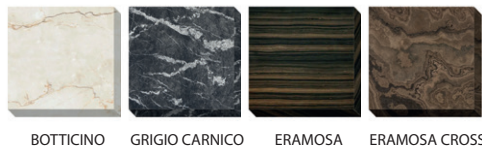

BORN FROM THE EARTH, SHAPED BY HAND, TUNED BY EAR, VOICED BY THE HEART