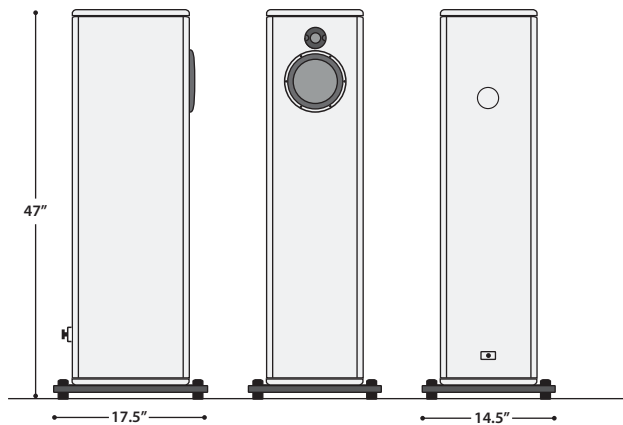

MRC-1

FLOORSTANDING SPEAKER

Graceful design, powerful presence.

MRC-1

FLOORSTANDING SPEAKER

Music Elevated. The MRC-1 transforms the acclaimed voice of the MRB-1 into a slender, elegant column. Its precision drivers, now placed at the perfect height, allow music to bloom freely into the room. Expansive, open, and alive with energy.

Speaker Design	2 Way Bass Reflex
Tweeter	1" Ultra Hard Ceramic Dome
Bass / Mid Driver	1 x 7" Ceramic Cone
Impedance	8 ohm
Suggested Amplifiers	10W - 250W
Efficiency	89.5 1w/1m
Frequency Response	35Hz - 25KHz
Cabinet	Marble 2cm (various finishes available)
Dimensions	17.5" deep x 14.5" wide x 47" high
Weight	180 lbs each (weight can change depending on stone selected)